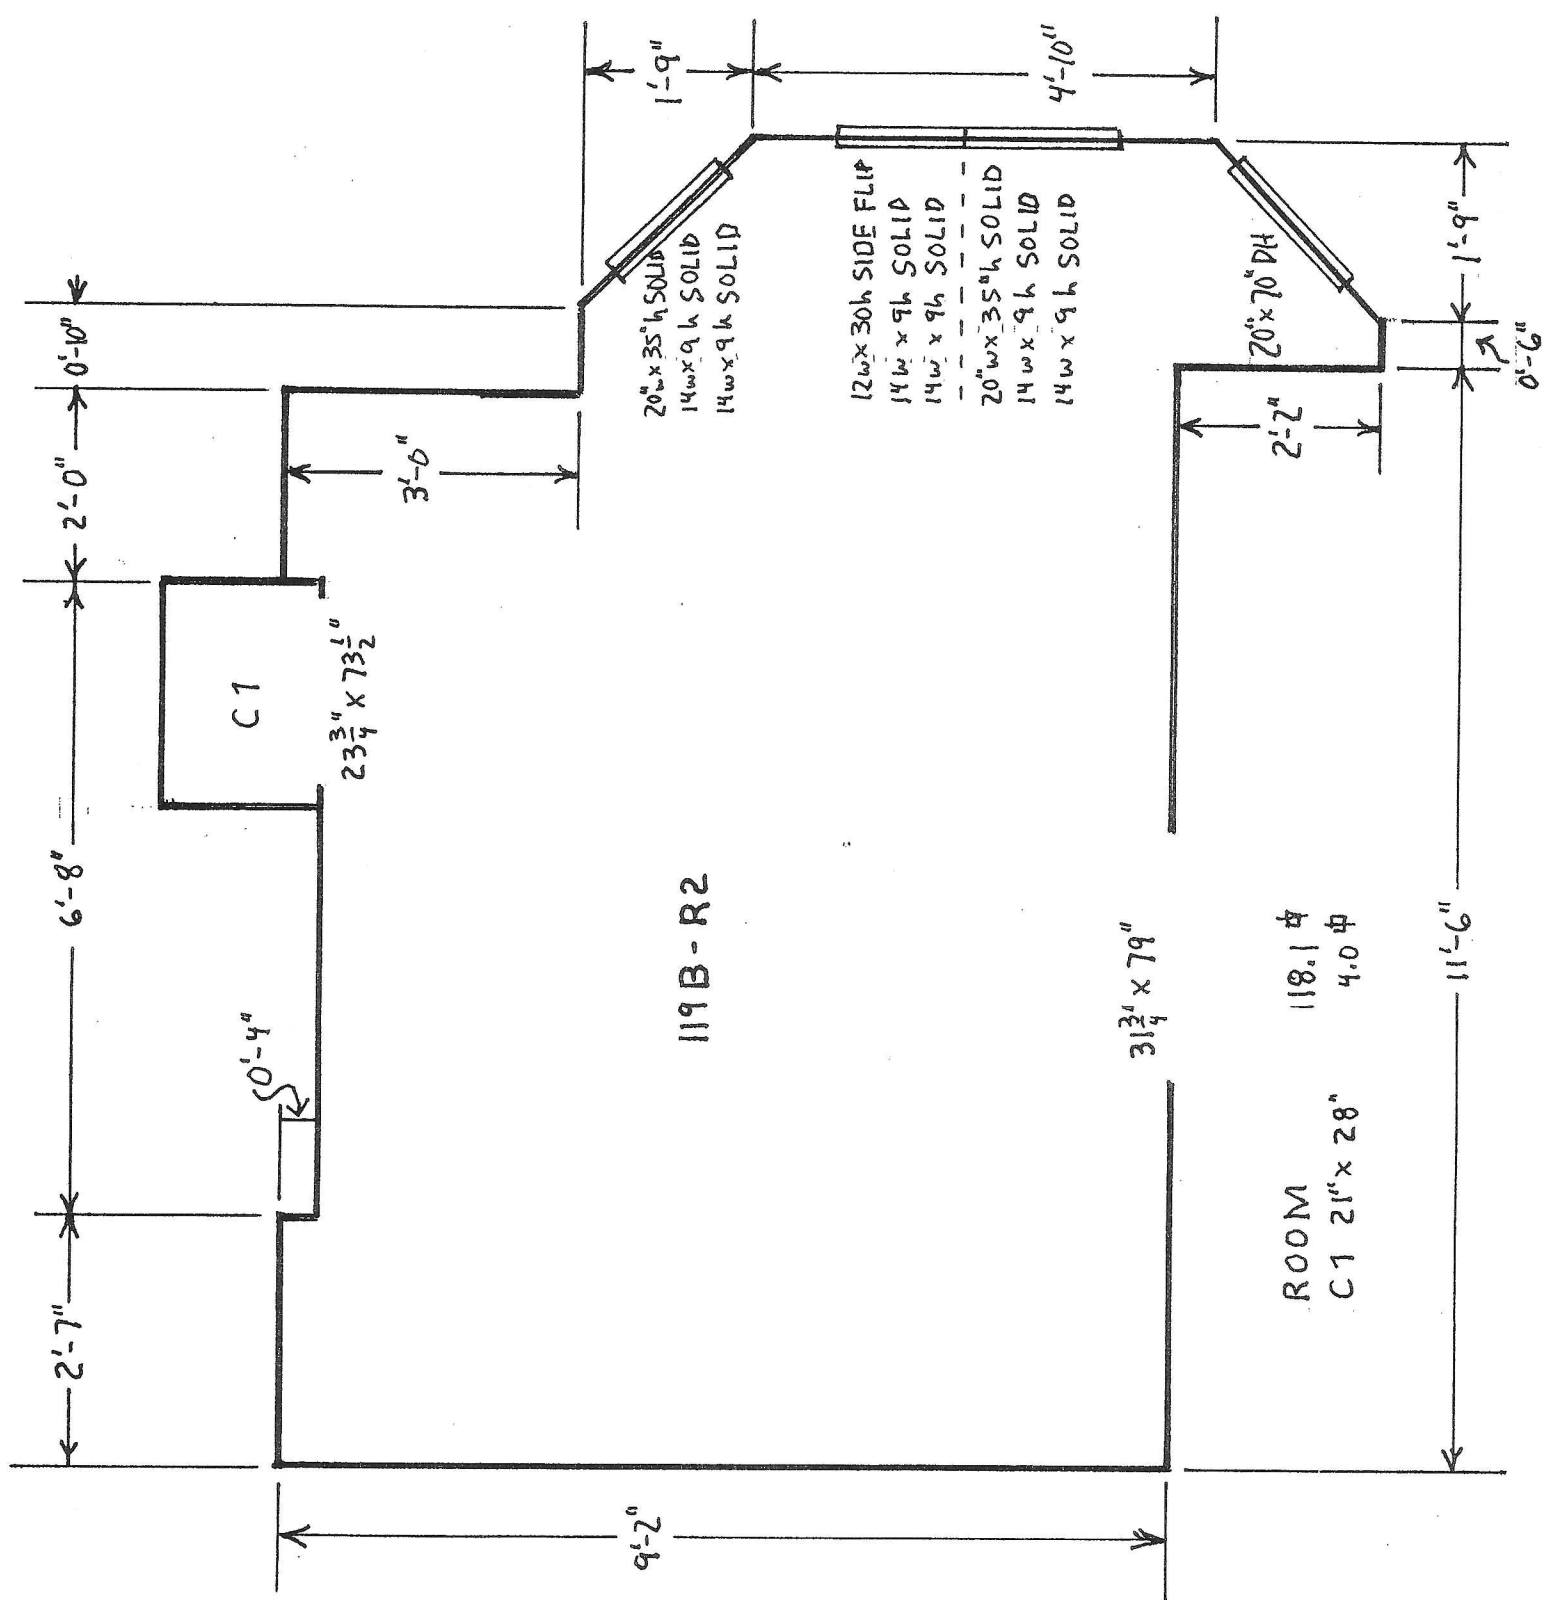

KITCHEN/DINING	123.0 φ
LIVING/BED	106.8 φ
BATH	33.0 φ
STORAGE	39.4 φ
C1 23w x 26	4.1 φ
C2 48w x 21	7.0 φ
C3 31w x 21	4.5 φ

1198-1

119B-R1

2'-7" 6'-8" 2'-0" 0'-10"

C1
23 3/4" x 73 1/2"

0'-4"

119B-R2

31 3/4" x 79"

ROOM
C1 21" x 28"

118.1 φ
4.0 φ

20" x 70" DH

1'-9"
20" x 35" h SOLID
14" w x 9" h SOLID
14" w x 9" h SOLID

4'-10"
12" w x 30" h SIDE FLIP
14" w x 9" h SOLID
14" w x 9" h SOLID
20" w x 35" h SOLID
14" w x 9" h SOLID
14" w x 9" h SOLID

1'-9"
0'-6"

11'-6"

9'-2"

2'-2"

119B-R5

119B-R6

1198-R7

LIV/KIT/DIN	151.4 φ
BED 1	121.9 φ
BED 2	82.4 φ
BATH	39.5 φ
HALL	60.4 φ
CI 54ω×14	53.3 φ