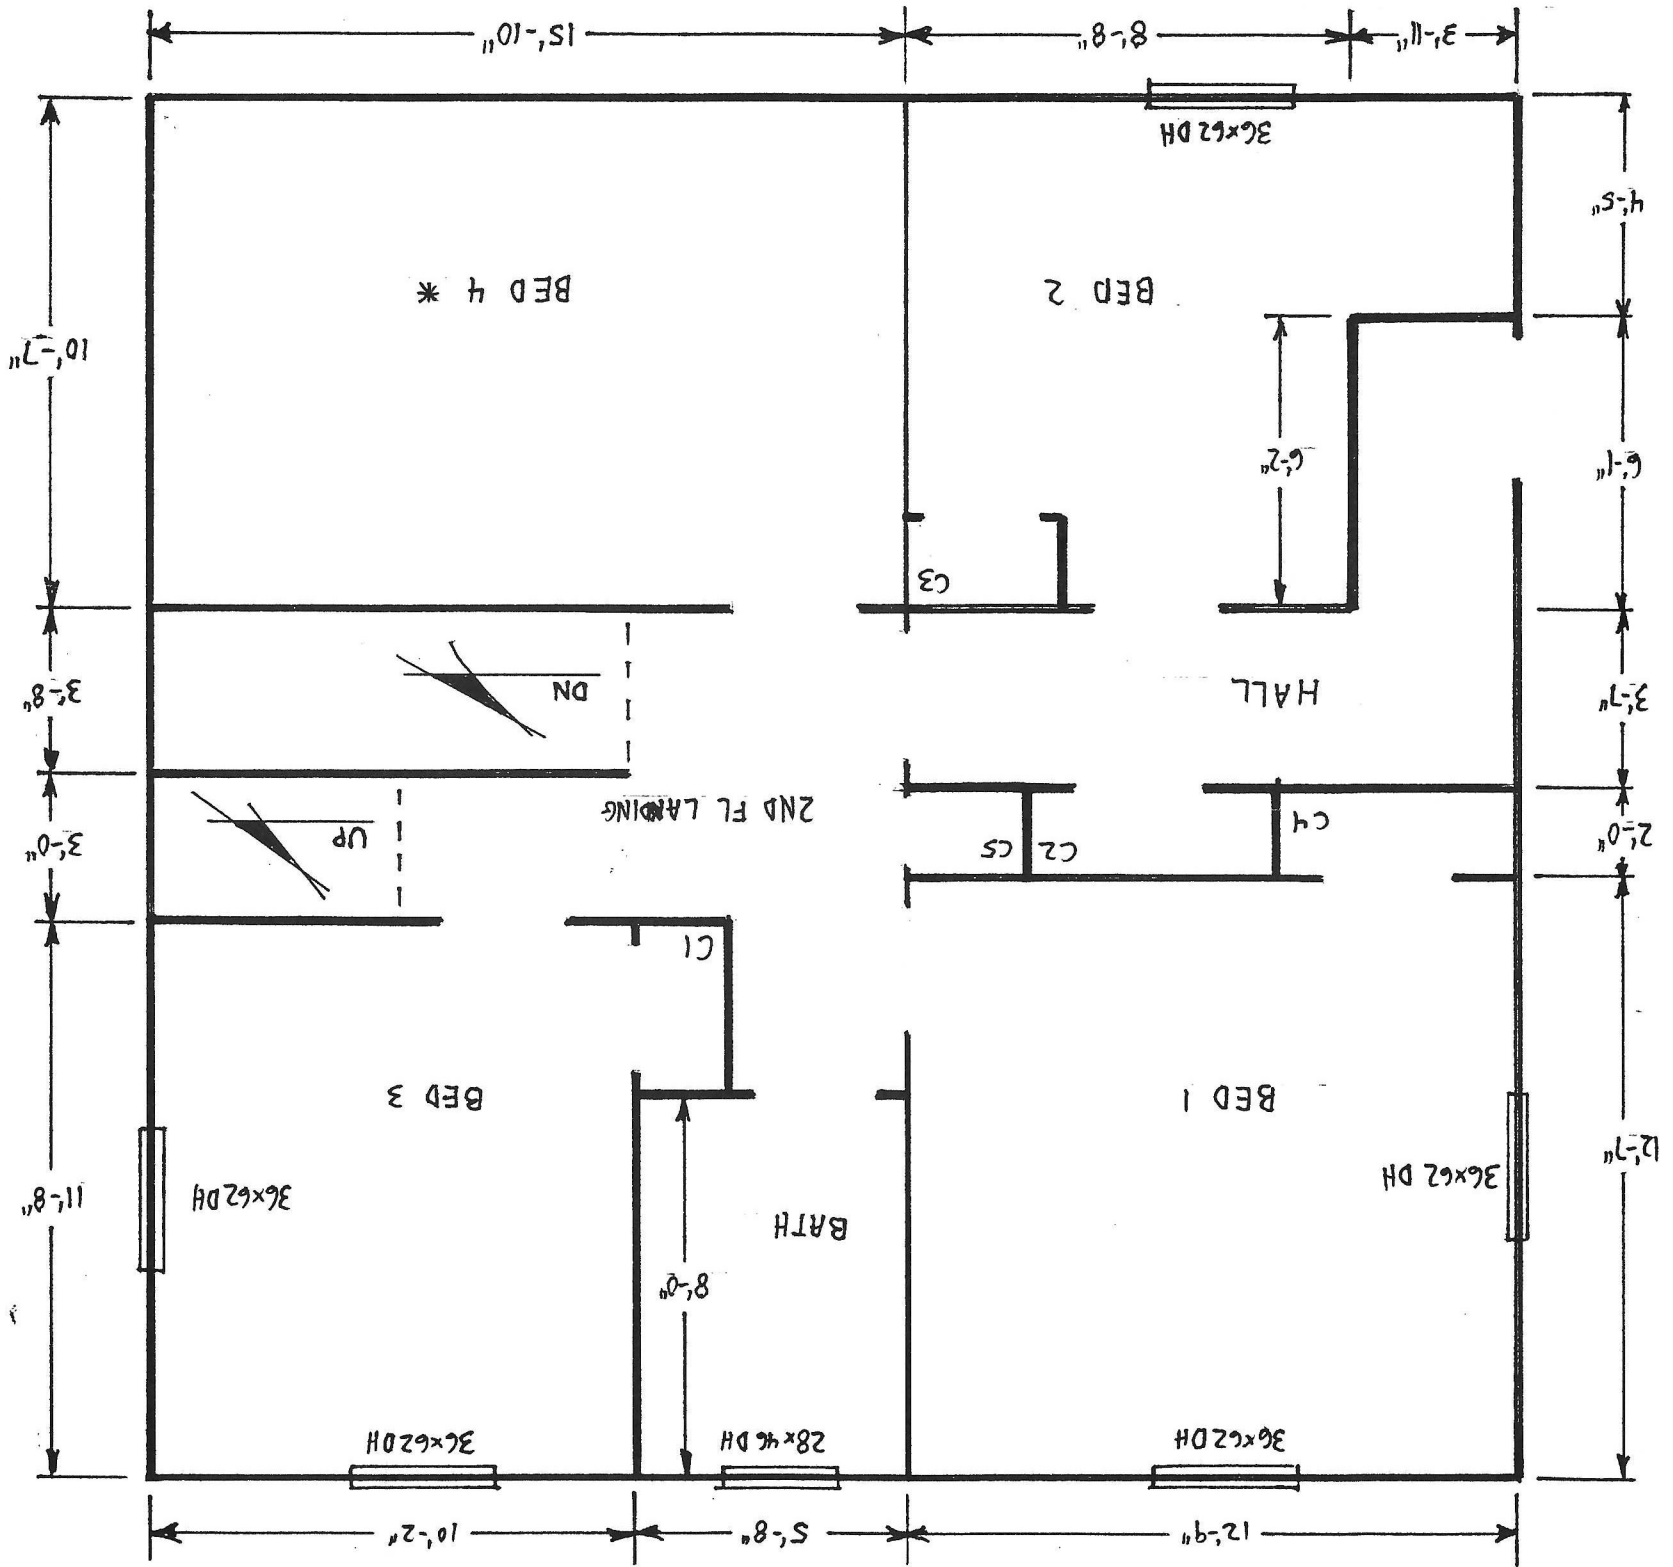

432-2ND FLOOR

- BED 1 160.4
- BED 2 103.1
- BED 3 118.6
- BED 4 * 167.6
- HALL 67.0
- LANDING 66.0
- BATH 45.3
- C1 36x20 5.0
- C2 62x24 10.3
- C3 34x18 4.3
- C4 60x24 10.0
- C5 27x22 4.1

BED 1	165.4	130.3
BED 2	111.8	
BED 3	143.4	
BED 4	54.6	
BATH	76.9	
HALL	76.9	
C1	38.0	22
C2	76.0	16
C3	34.0	40
C4	76.0	16
C5	76.0	16

432-3RD FLOOR